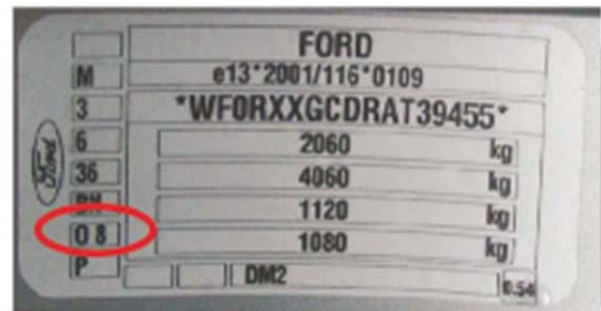

2002

Before 2009  
For all models

Metal label located  
Inside engine bay / front crossmember /  
front passenger seat door

After 2009  
For all models

Adhesive paper label located on the  
front passenger door